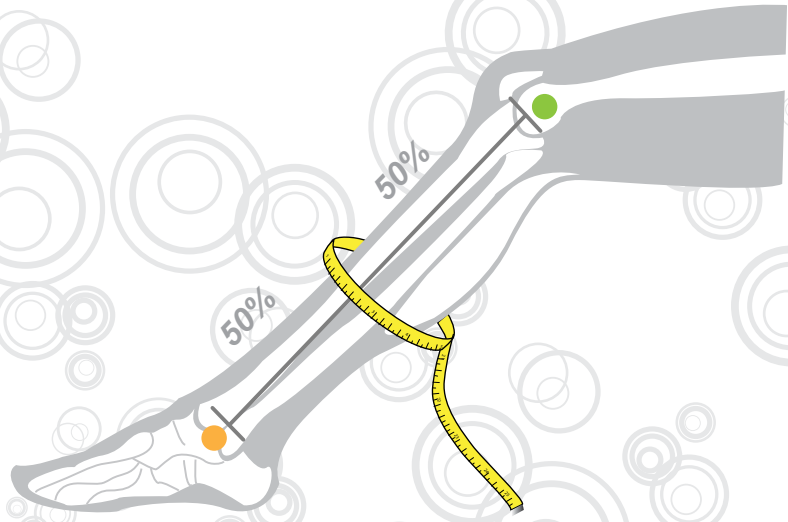

# size measure table

Measure the contour around your leg

the correct point is just under your calf muscle

<31CM	=	SMALL
31CM-43CM	=	MEDIUM
43CM>	=	LARGE

## GOOD TO KNOW

**FLEXIBLE  
NEOPRENE**  
Shintronics are made of flexible neoprene.

**NO  
IDEA?**  
When you're not sure about your size, choose medium. Most customers have size M.

**UNISEX**  
There is no distinction between men and women.

**SKI OR  
BOARD**  
Shintronics are suitable for ski and for snowboard boots.

manoeuvre  
manoeuvre  
manoeuvre